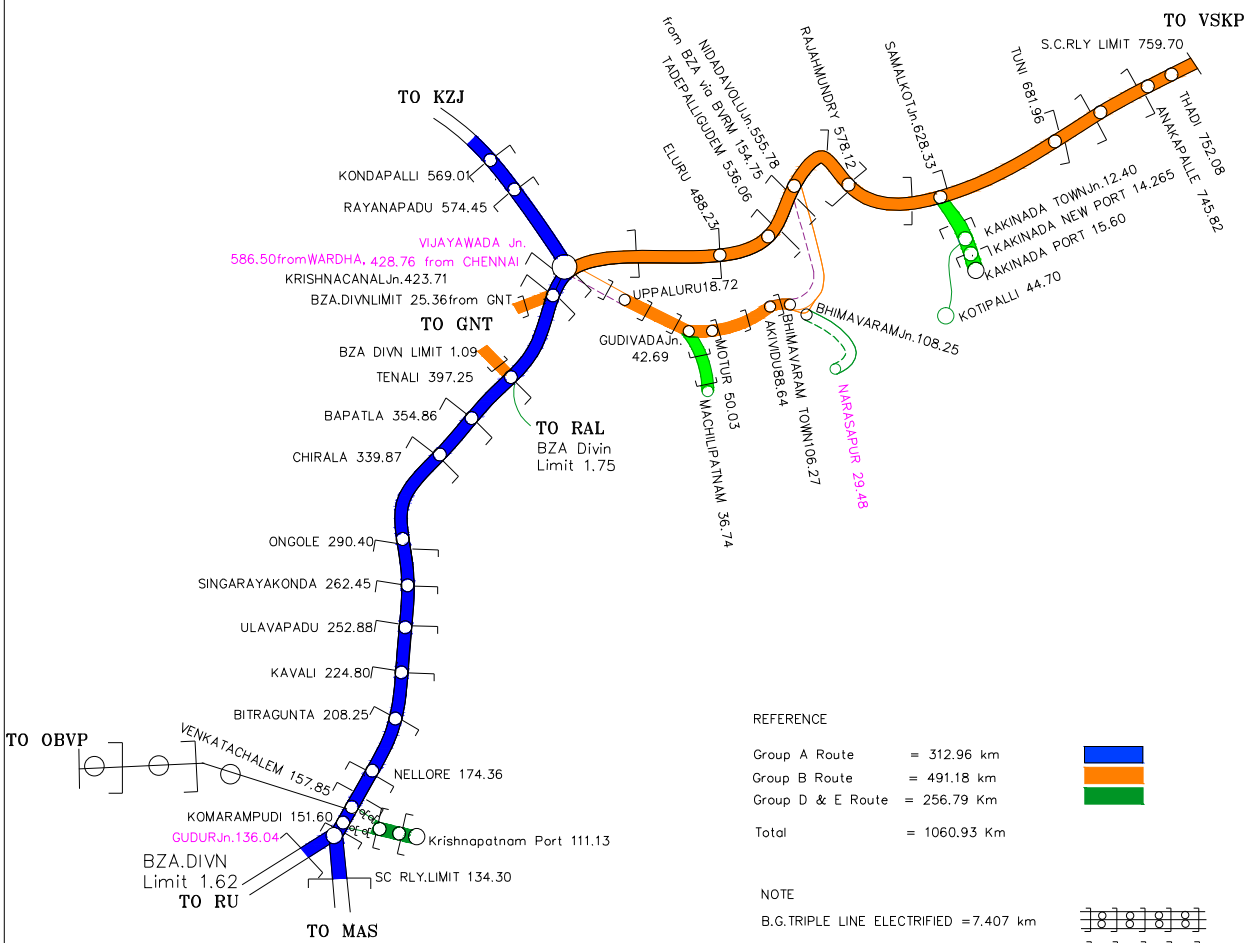

# SOUTH CENTRAL RAILWAY VIJAYAWADA DIVISION JURISDICTION MAP

**REFERENCE**

Group A Route	= 312.96 km	
Group B Route	= 491.18 km	
Group D & E Route	= 256.79 Km	
<b>Total</b>	<b>= 1060.93 Km</b>	

**NOTE**

B.G.TRIPLE LINE ELECTRIFIED	= 7.407 km	
B.G.DOUBLE LINE ELECTRIFIED	= 798.422 km	
B.G.SINGLE LINE	= 239.867 km	
B.G.DOUBLE LINE	= 38.610 km	
B.G.SINGLE LINE ELECTRIFIED	= 164.97 km	